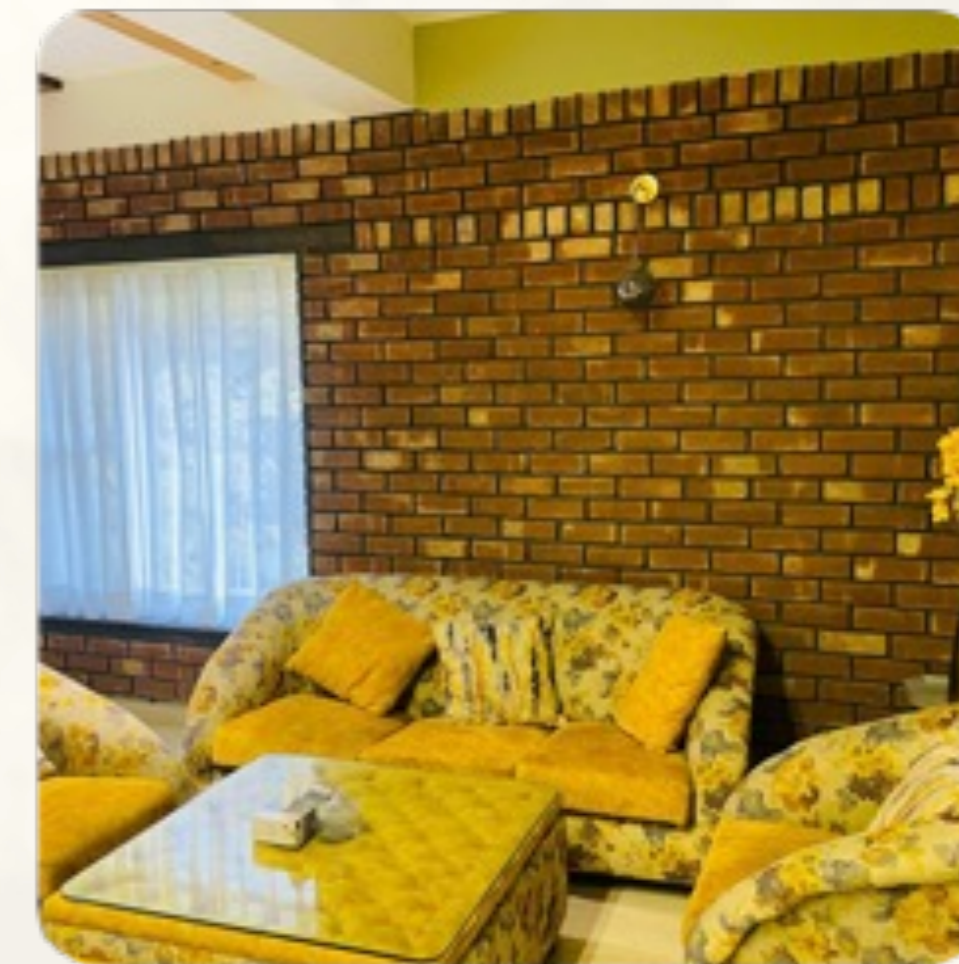

2BHK

RIVER SONG-1

2 Bedroom Apartment

 2 Bedrooms |  4-6 Guests |  Mussoorie Hils, Dehradun

www.hottley.in

Bedroom 1

Bedroom 2

Living Room